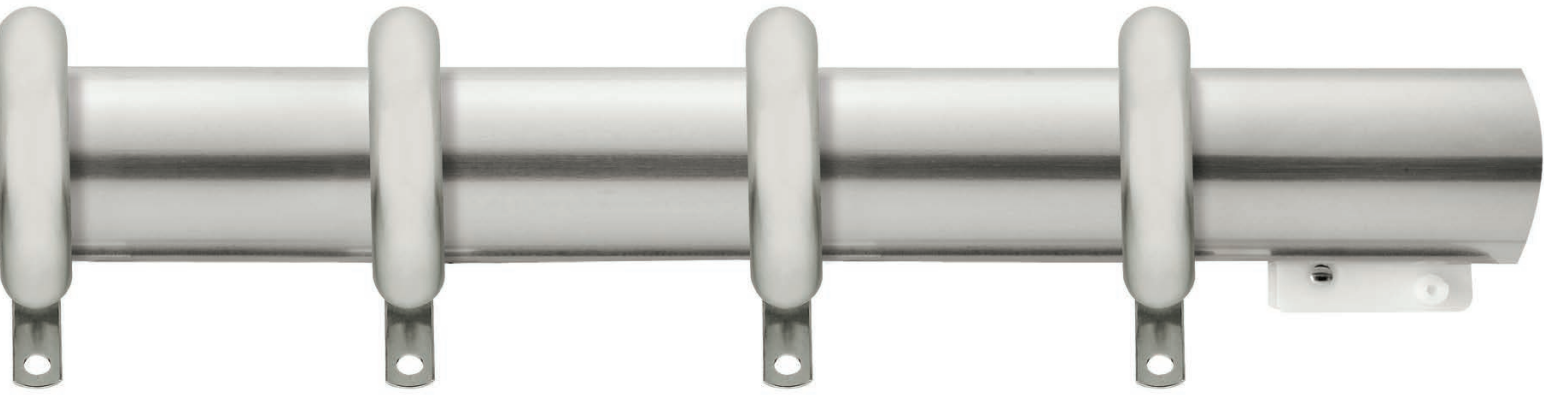

TRAVERSE

TRAVERSE FLUTED
ROD WITH SLIDES
Brushed Bronze shown.
Available in all colors.
Additional slides sold separately.
Select finishes are color coordinated.
Refer to price guide for details.