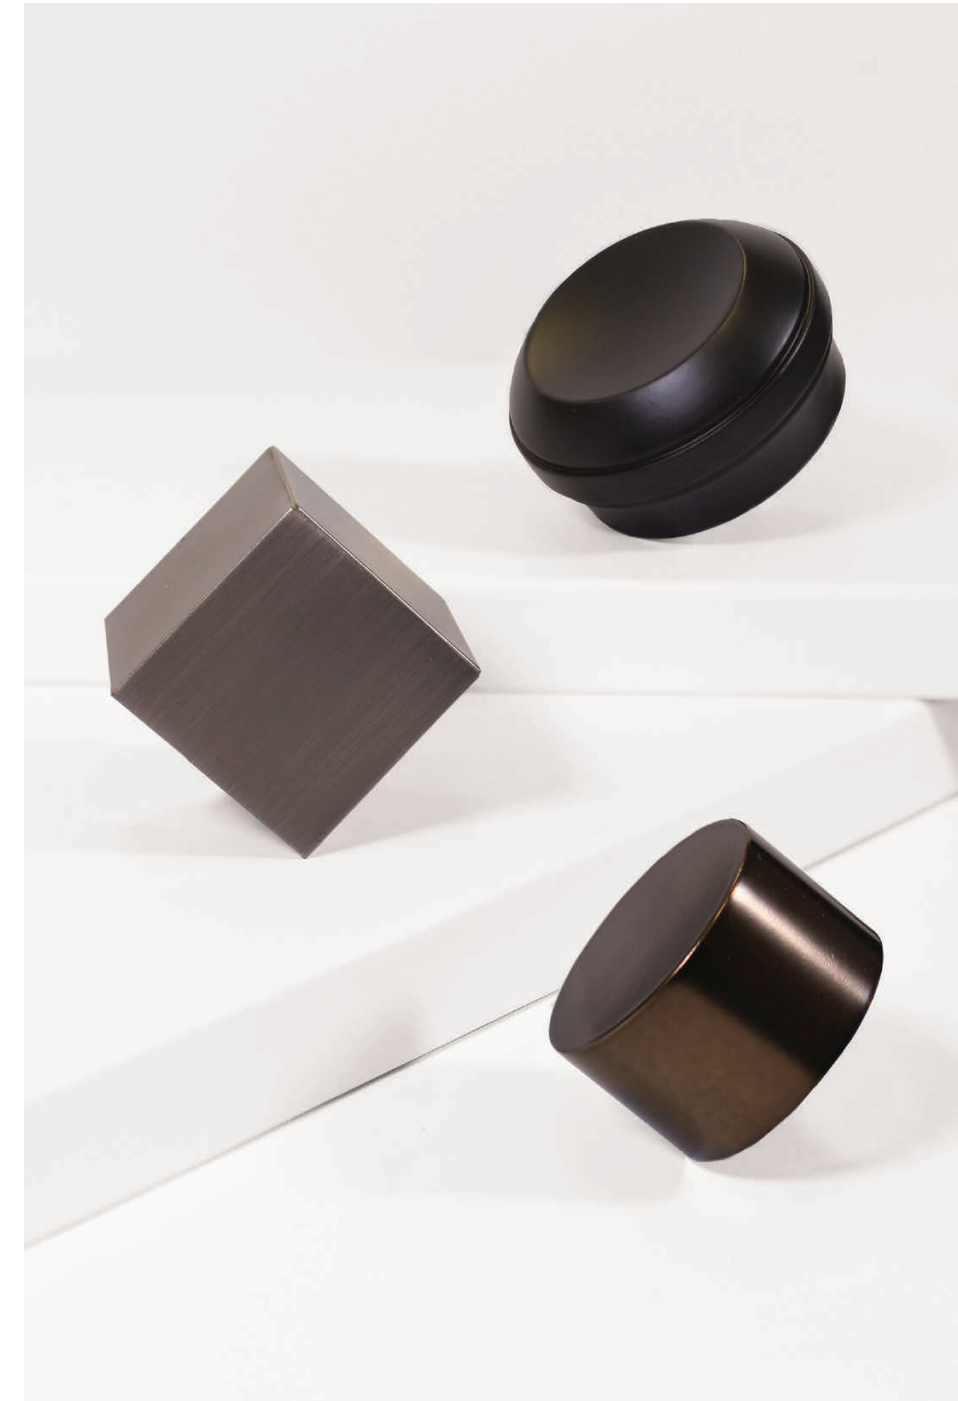

# FINIALS

ANUBIS Caramel shown. Available in: 1½", 2". Available in all colors.

GROTTO Black shown. Available in: 1½". Available in all colors.

CORSA Brushed Bronze shown.  
Available in: 1½", 2". Available in all colors.

# ENDCAPS

SQUARE ENDCAP  
Antique Silver Shown

RAO Black shown. Available in: 1½", 2". Available in all colors.  
SQUARE Antique Silver shown. Available in: 1½". Available in all colors.  
ROUND Caramel shown. Available in: 1½". Available in all colors.