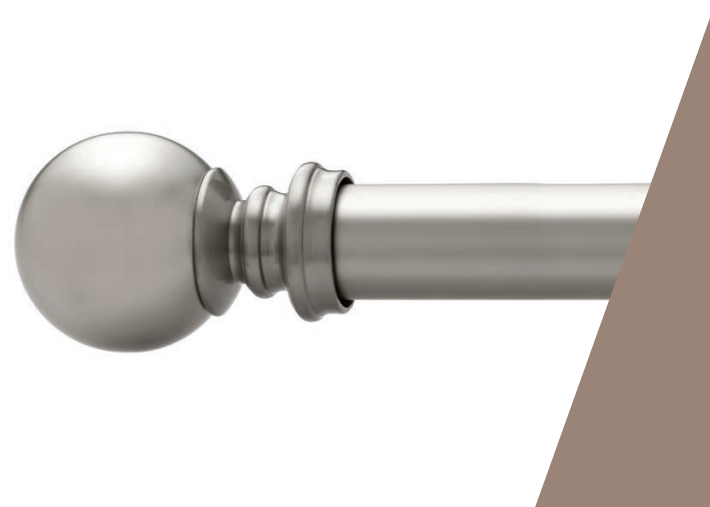

INSPIRING

Brilliance

Good design demands perfection, and perfection shines through the Kirsch® Designer Metals™ Collection. With an expansive assortment of sophisticated styles and striking finishes, each piece is designed with thoughtful details to compose a dramatic statement for your home. It becomes an impressive visual narrative of pure brilliance, as well as a reflection of exceptional taste displayed in a dazzling manner. Kirsch® Designer Metals™ is the perfect selection for the room that requires finesse with a touch of glamour.

KIRSCH®